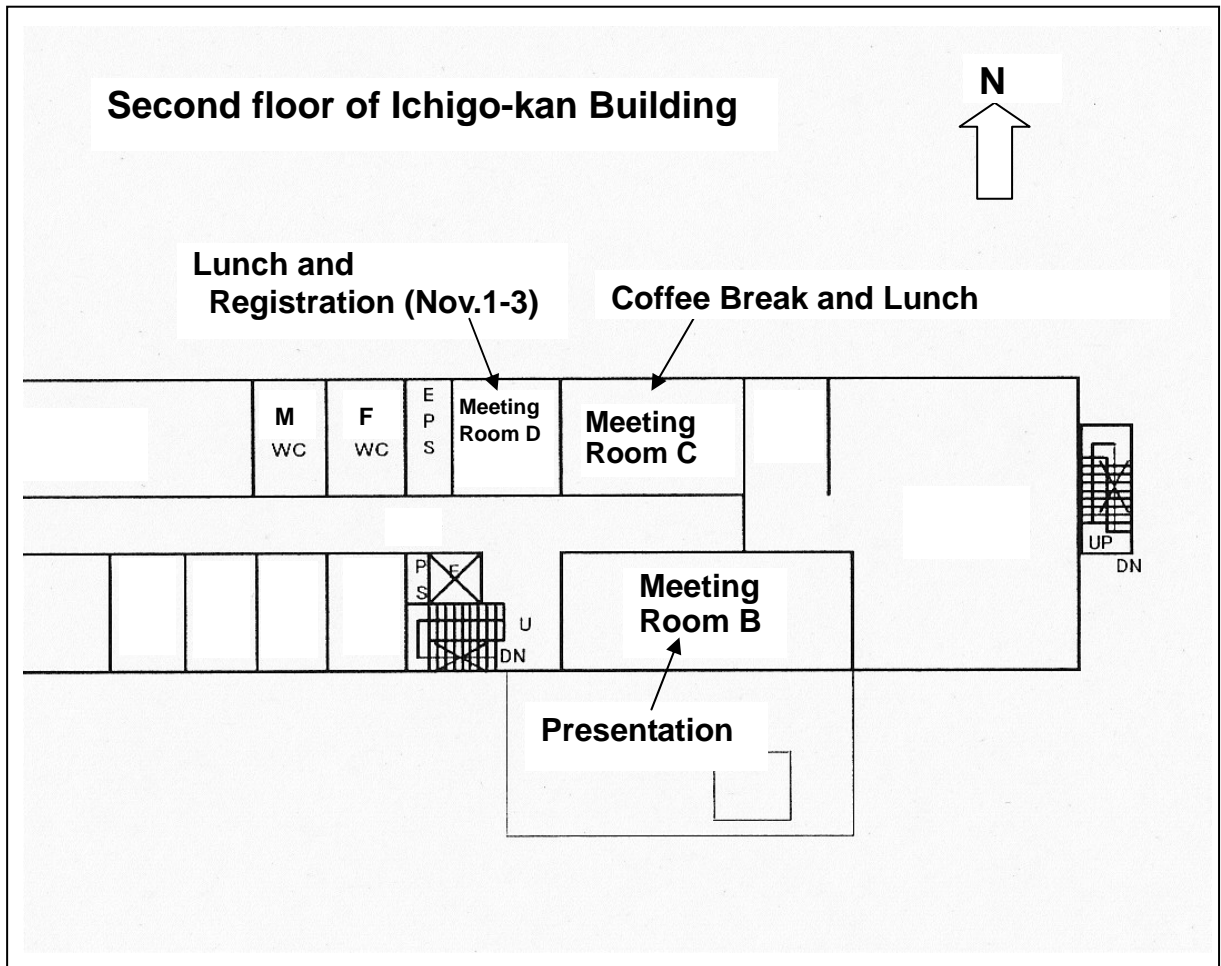

4th ISTD VENUE

Campus Map

app. 1.5 km to
Kumamoto University

Toricho-suji Bus Stop
Tsuruya Department Store

City center map