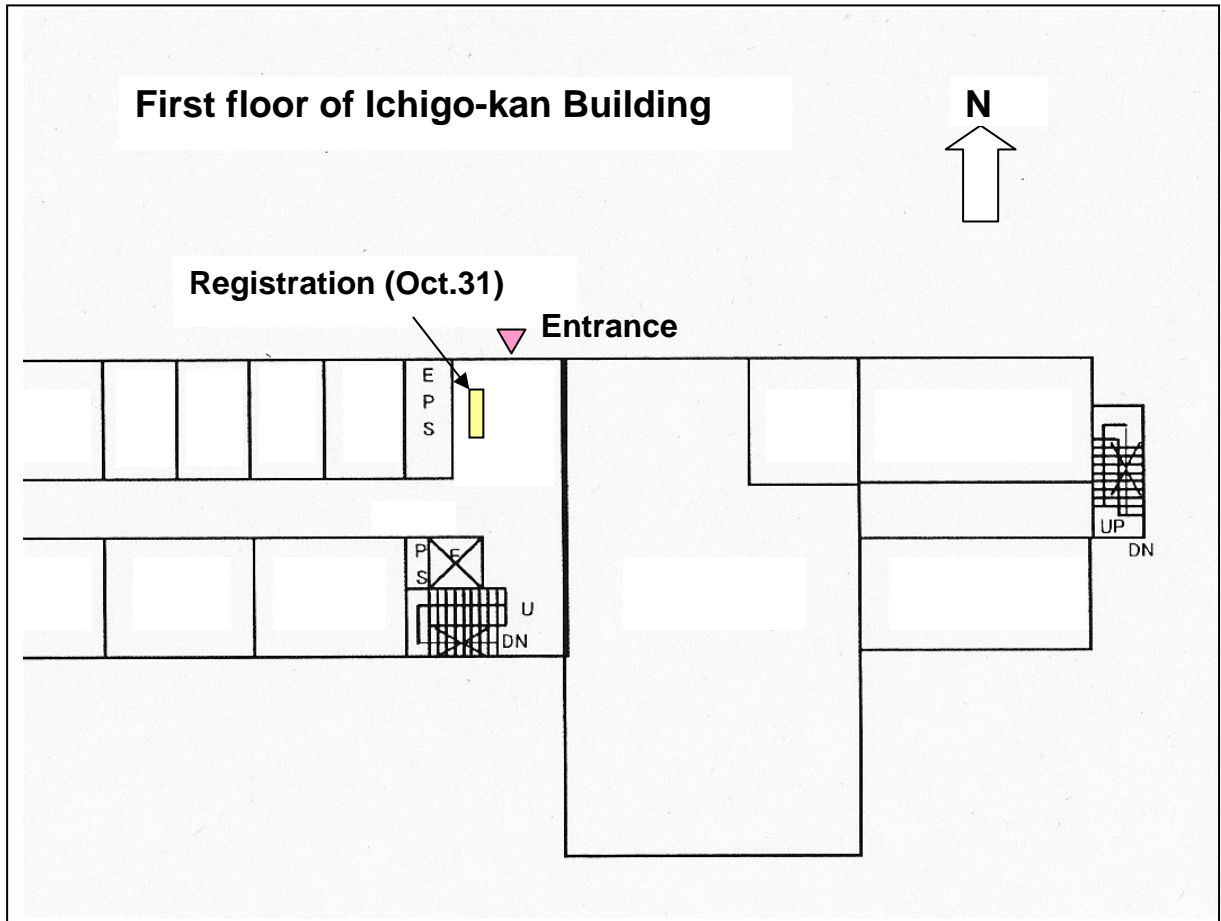

4th ISTD VENUE

Campus Map

app. 1.5 km to
Kumamoto University

Toricho-suji Bus Stop
Tsuruya Department Store

City center map